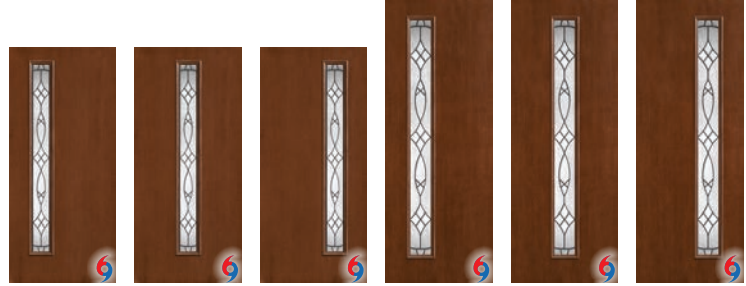

Glass Sizes Available

7'-¹³/₁₆" x 80"
7" x 64"

Blackstone.

- | | | | | | |
|--|---|---|---|--|--|
| FCM1LBS  | FCM1BS  | FCM1RBS  | FCM81LBS  | FCM81BS  | FCM81RBS  |
| Also available:
FC1LBS  | Also available:
FC1BS  | Also available:
FC1RBS  | Also available:
FC81LBS  | Also available:
FC81BS  | Also available:
FC1RBS  |
| S1LBS  | S1BS  | S1RBS  | S18LBS  | S81BS  | S1RBS  |