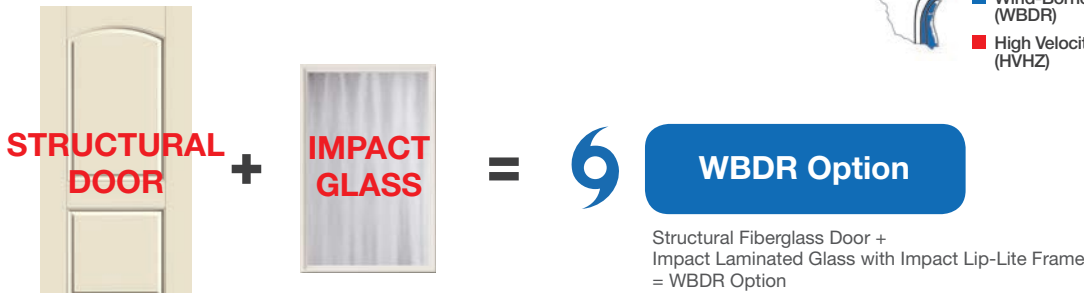

Therma-Tru offers Impact-rated doors and glass that can be used to meet high-wind and coastal region codes and regulations, offering excellent performance in extreme weather conditions while providing added protection.

Step 1: Use the map as a guide to find out if you need product for WBDR or HVHZ.

Always confirm building code requirements in your area before buying.*

Step 2: Use the icons to find available Therma-Tru® product options in this brochure.

Designed to withstand wind forces up to 167 mph (DP-50). (ASTM E 1886 / ASTM E 1996)