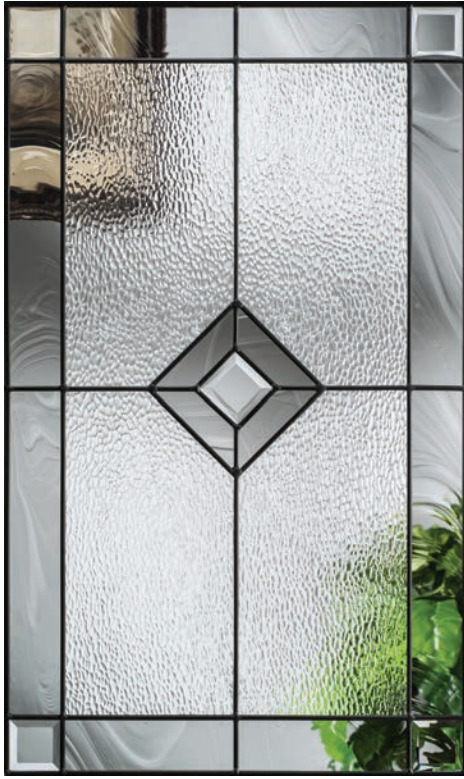

NEW Pembridge™

Hammered glass framed by gray baroque glass and multifaceted bevels.