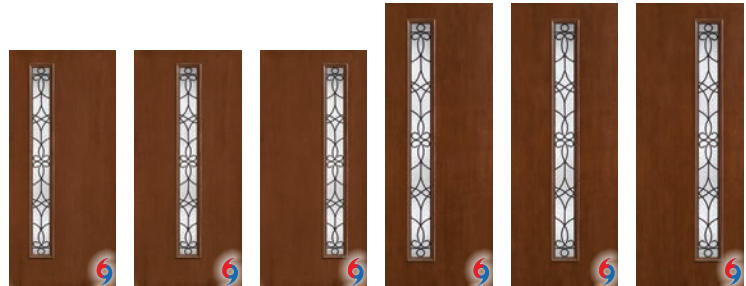

Salinas.

FCM1LSA	FCM1SA	FCM1RSA	FCM81LSA	FCM81SA	FCM81RSA
Also available: FC1LSA	Also available: FC1SA	Also available: FC1RSA	Also available: FC81LSA	Also available: FC81SA	Also available: FC81RSA
S1LSA	S1LSA	S1LSA	S1LSA	S1LSA	S1LSA

Available Door Selections & Options

- Mahogany-Grained Fiberglass WBDR / HVHZ Option
- Oak-Grained Fiberglass
- Smooth Fiberglass

Note: For HVHZ options, you must specify Impact laminated glass, shown here with available sizes, and Impact steel-plate reinforced fiberglass door, shown on page 25 with available sizes. Please verify that there is a Therma-Tru product approval specific to your area for the door system configuration before buying.