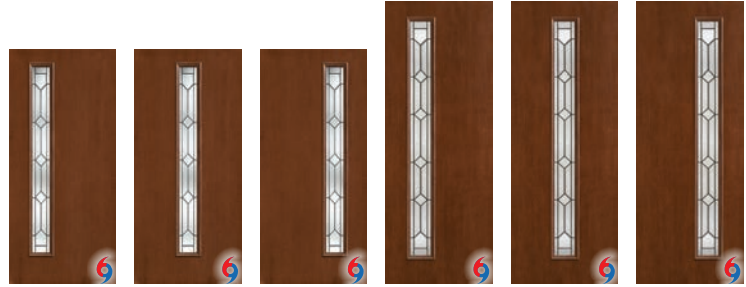

Crystalline™

FCM1LBL	FCM1BL	FCM1RBL	FCM81LBL	FCM81BL	FCM81RBL
Also available: FC1LBL	Also available: FC1BL	Also available: FC1RBL	Also available: FC81LBL	Also available: FC81BL	Also available: FC81RBL
S1LBL	S1BL	S1RBL	S81LBL	S81BL	S81RBL