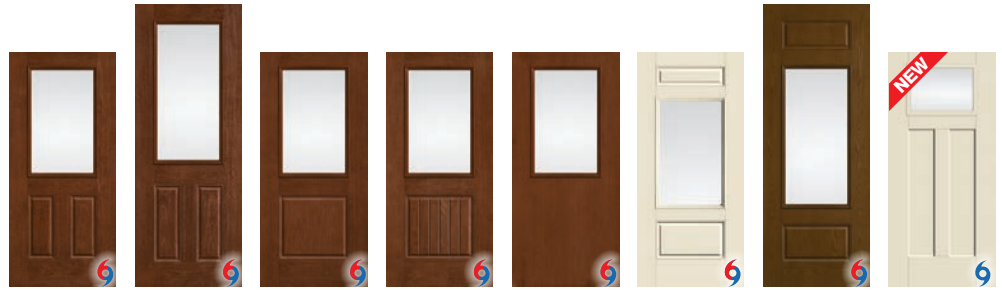

Glass Privacy Rating

Clear

Opaque

Glass Sizes Available

22" x 80"	14" x 80"
22" x 64"	14" x 64"
22" x 47"	8" x 47"
22" x 36"	8" x 36"
20" x 80"	7- ¹³ / ₁₆ " x 80"
20" x 64"	7" x 64"
20" x 36"	

FCM10 **M** Also available: FC10 **O** S118 **S** FCM870 **M** Also available: 81200P **O** S818 **S** FCM1283 **M** Also available: 1283 **O** S140 **S** FCM81200 **M** Also available: 81200 **O** S8140 **S** FCM32 **M** Also available: FC32 **O** S80 **S** FC766 **O** Also available: S90 **S** 81943P **O** Also available: S880 **S**