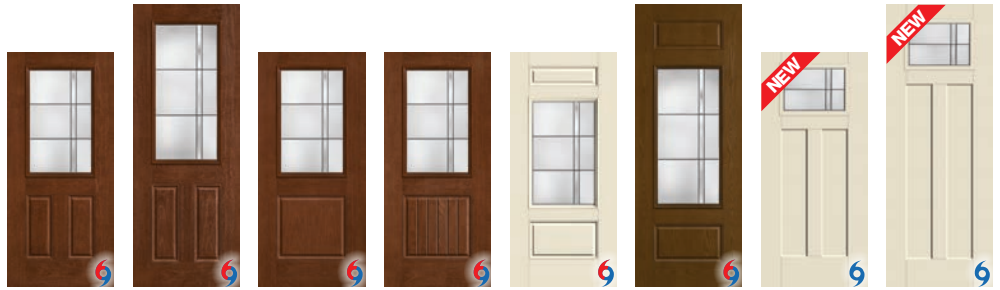

- FCM1654 M   Also available: FC1654 O   S1654 S
- FCM81654 M   Also available: FC81654P O   S81654 S
- FCM1656 M   Also available: S1656 S
- FCM1658 M   Also available: S1658 S
- S1653 S
- FC81653 O   Also available: S81653 S
- S2620 S
- S82620 S