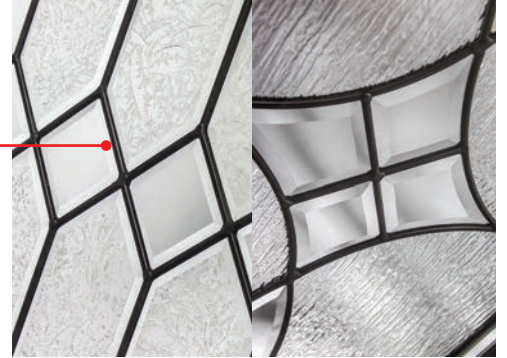

Impact Doors

Feature a built-in 24-gauge steel plate lining.

Impact Glass

Features special laminated glass construction.

Impact Lip-Lite Frame

Features durable, paintable aluminum construction.

An attractive scrolled profile gives a thin, sleek appearance and a screw channel cover helps hide unsightly screws.