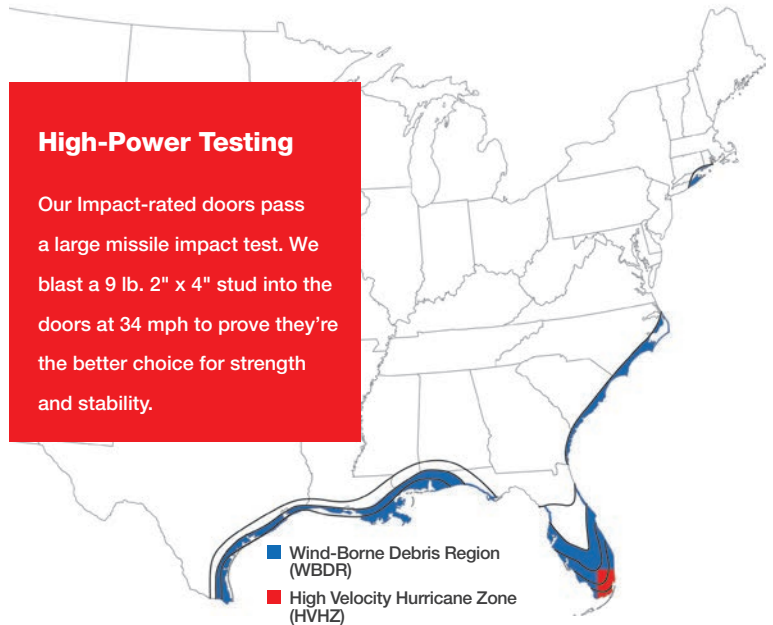

Therma-Tru offers Impact-rated doors and glass that can be used to meet high-wind and coastal region codes and regulations, offering excellent performance in extreme weather conditions while providing added protection.

Step 1: Use the map as a guide to find out if you need product for WBDR or HVHZ.

Always confirm building code requirements in your area before buying.*

Step 2: Use the icons to find available Therma-Tru® product options in this brochure.

Designed to withstand wind forces up to 167 mph (DP-50). (ASTM E 1886 / ASTM E 1996)